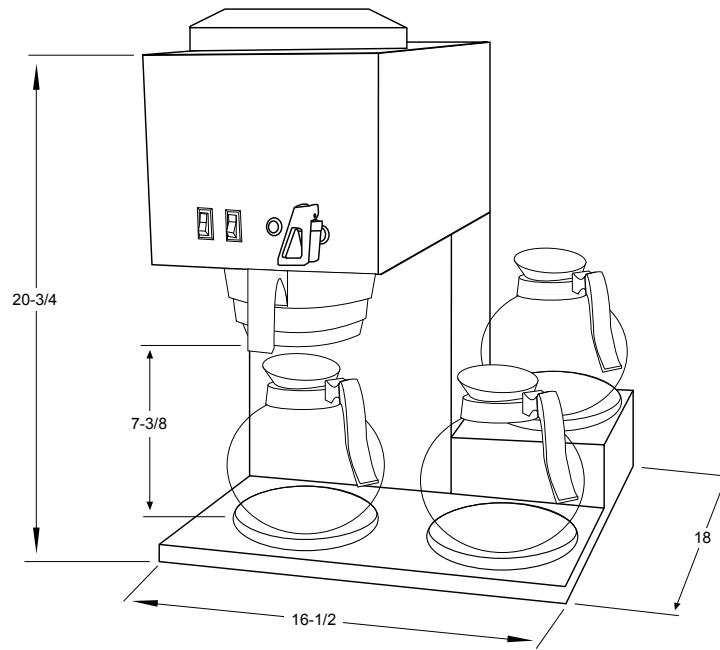

## KB3F

Durable Stainless Steel Construction.

Ready light alerts user to optimum brew temperature.

Offers all the benefits of an automatic brewer without the plumbing.

Convenient hot water faucet for hot tea, coco and soups.

# KB3F

The KB Series combines all the benefits of great tasting bottled water with a portable automatic coffee brewing station. Recognizing that a cup of coffee is 99% water, it only makes sense to have greater control of the overall recipe to ensure great tasting coffee. The KB models incorporate features such as: a gravity fed hot water faucet, a ready light, accepts 2 - 6 gallon plastic bottles, and offers all the benefits of a automatic brewer without plumbing. Enjoy freshly brewed coffee made from great tasting bottled water with every brew.

MODEL	WIDTH	DEPTH	HEIGHT	AMPS	VOLTS	WATTS
KB3F	16 1/2"	18"	20 3/4"	13.5A	120 V	1700
				(USA)		(USA)
				10.8A		1400
				(CANADA)		(CANADA)